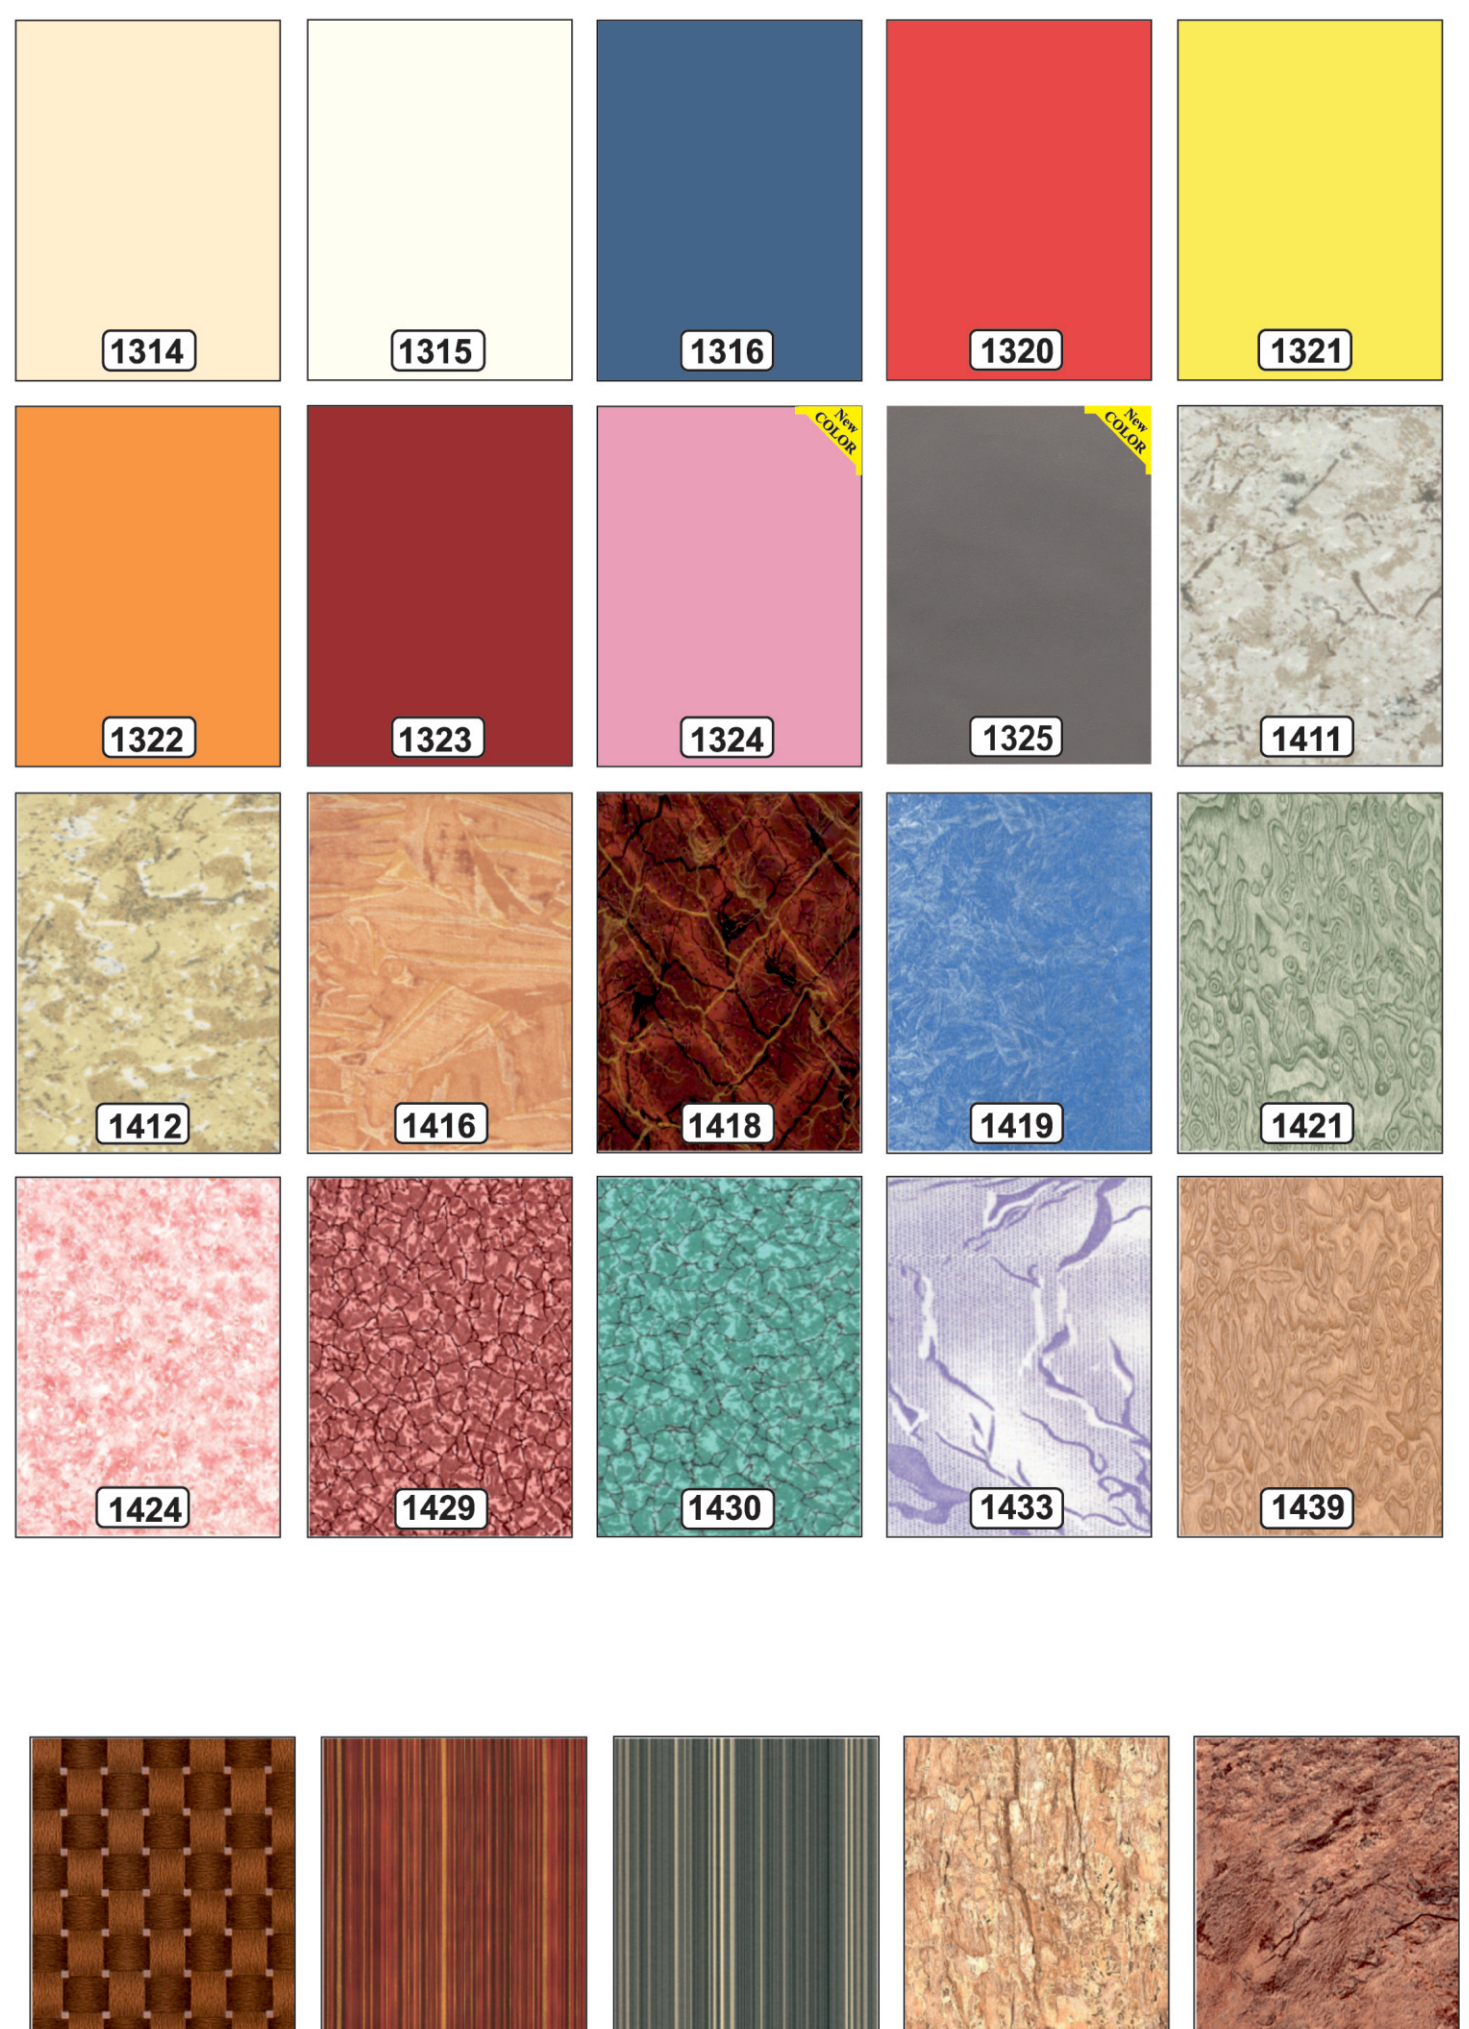

A Symbol Of Quality...