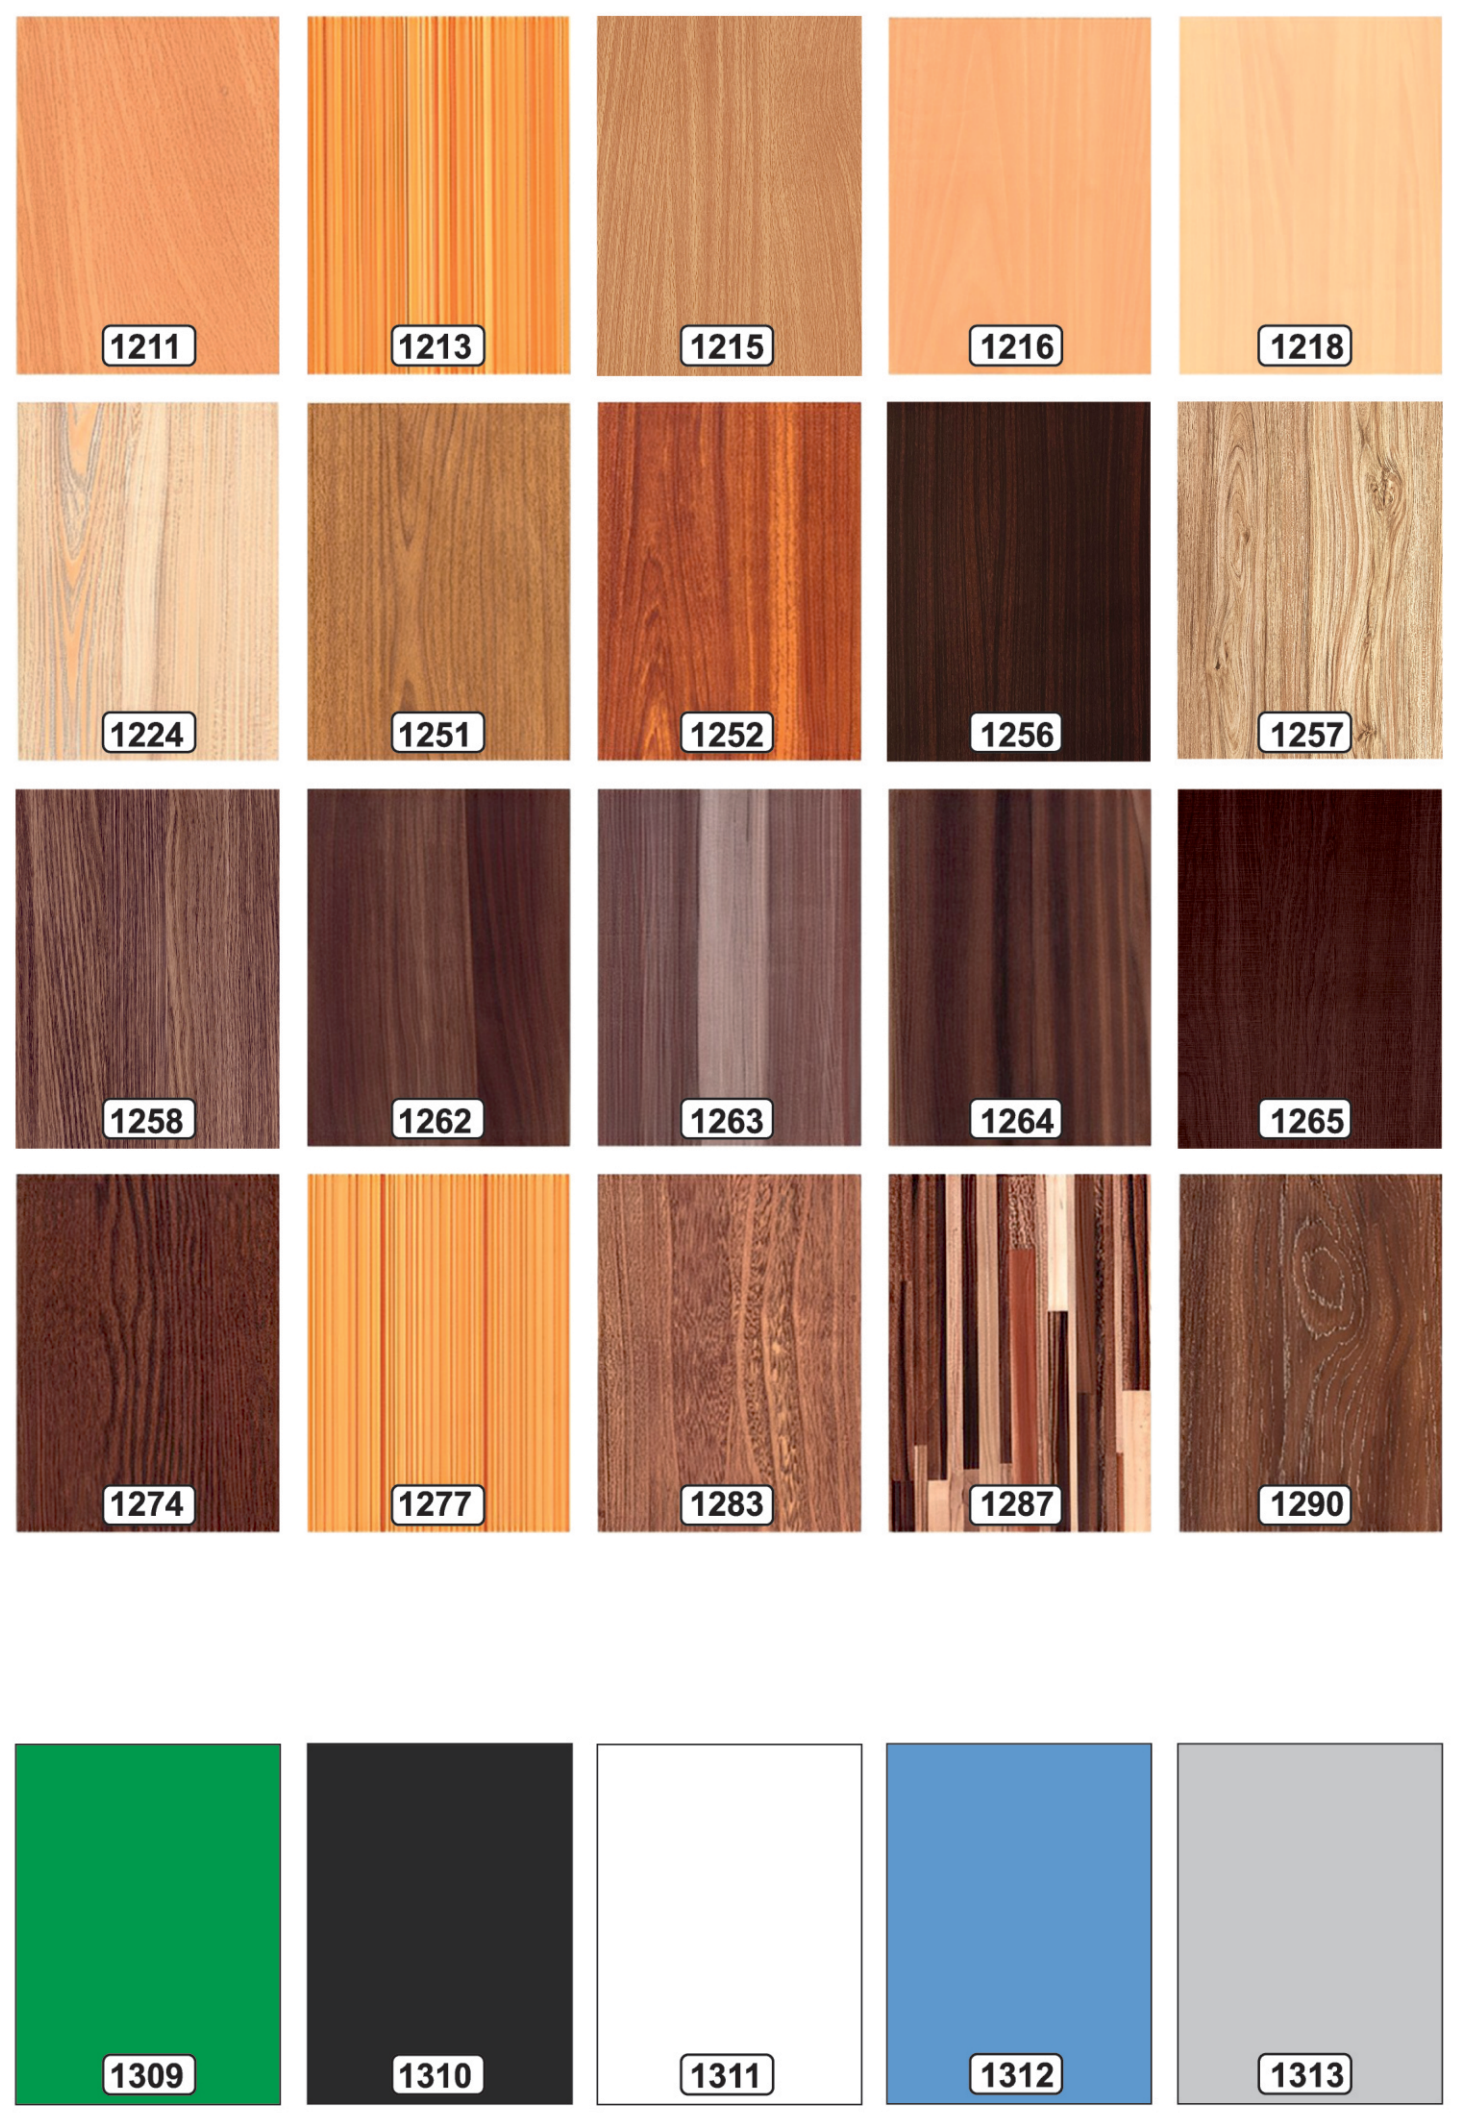

A Symbol Of Quality...